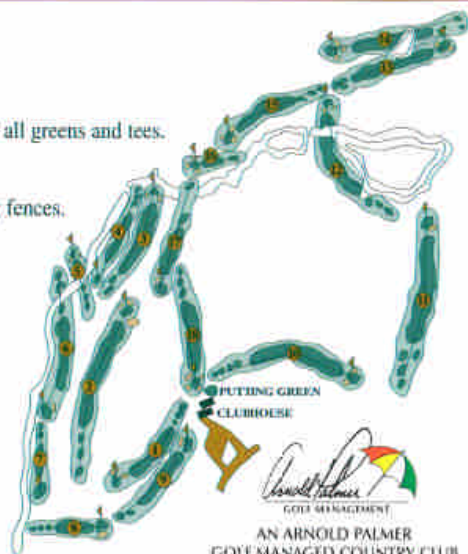

**COURSE RULES:**

**USGA RULES GOVERN ALL PLAY**  
along with the following local rules:

- Golf Carts may not be driven closer than 40 yards of all greens and tees.
- We observe the 90 degree cart rule at all times.
- Golf Carts must stay on cart paths on all par 3s.
- Out of Bounds is defined by white stakes or property fences.
- Red markings define lateral water hazards.
- Each player must have his/her own golf bag, golf clubs and shoes.
- Dress code required as listed in the Club's by-laws.

**ETIQUETTE:**

- Please repair all ball marks, replace and repair all divots and rake bunkers.
- In the interest of all, please play without delay.

All yardages are measured to the center of the green.

*Gary Roger Baird, Golf Course Architect*

2604 COUNTRY CLUB DRIVE • MCKINNEY, TEXAS 75070 • (972) 529-2770 • WWW.ELDORADOCC.COM

**ELDORADO**  
COUNTRY CLUB

HOLE	TEES PLAYED	1	2	3	4	5	6	7	8	9	OUT	10	11	12	13	14	15	16	17	18	IN	TOT	RATING	SLOPE	
																							MEN'S	WOMEN'S	
BACK TEES	<input type="checkbox"/>	381	556	411	353	187	503	195	370	400	3356	529	398	426	359	431	403	195	336	337	3414	6770	73.1	136	
MIDDLE TEES	<input type="checkbox"/>	342	532	357	331	158	468	175	347	380	3090	487	358	379	326	354	361	179	320	324	3098	6188	70.2	134	
HANDICAP		3	1	9	7	15	11	13	17	5		6	12	4	10	8	2	18	16	14					
PAR		4	5	4	4	3	5	3	4	4	36	5	4	4	4	4	4	3	4	4	36	72	HCP	NET	ADJ
FORWARD TEES	<input type="checkbox"/>	301	466	303	308	130	365	150	324	334	2681	435	320	342	323	299	306	133	306	316	2780	5461		74.5	
HANDICAP		9	1	13	7	17	3	15	11	5		16	10	2	12	4	14	18	6	8					